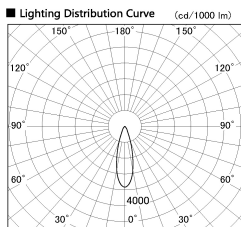

Item no. SD381-2030W9030

Series Name: Versa R-G (UL Track)  
(SD381)

Installation	Track Mount
Type	
Fixture wattage	20W
Beam angle	29 deg
Color Temp.	3000K
CRI	Ra>90
Luminous	2013 lm
Body	Die-castaluminumalloy
Body finish	White
Trim finish	White
Reflector finish	N/A
IP Rate	IP20
Light source	COBmodule
Input Voltage	AC220~240V
Dimming Type	Non-Dimmable
Certificate	CE,CCC
Cut Hole	N/A