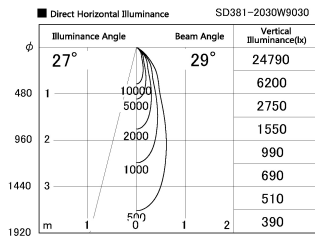

Item no. SD381-2030W9030

Series Name: Versa R-G (UL Track)  
(SD381)

Installation	Track Mount
Type	
Fixture wattage	20W
Beam angle	29 deg
Color Temp.	3000K
CRI	Ra>90
Luminous	2013 lm
Body	Die-castaluminumalloy
Body finish	White
Trim finish	White
Reflector finish	N/A
IP Rate	IP20
Light source	COBmodule
Input Voltage	AC220~240V
Dimming Type	Non-Dimmable
Certificate	CE,CCC
Cut Hole	N/A