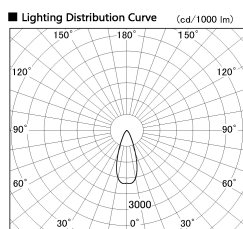

Item no. SD381-2040W9030

Series Name: Versa R-G (UL Track)
(SD381)

Installation	Track Mount
Type	Versa R-G (UL Track) (SD381)
Fixture wattage	20W
Beam angle	38 deg
Color Temp.	3000K
CRI	Ra>90
Luminous	1957 lm
Body	Die-castaluminumalloy
Body finish	White
Trim finish	White
Reflector finish	N/A
IP Rate	IP20
Light source	COBmodule
Input Voltage	AC220~240V
Dimming Type	Non-Dimmable
Certificate	CE,CCC
Cut Hole	N/A