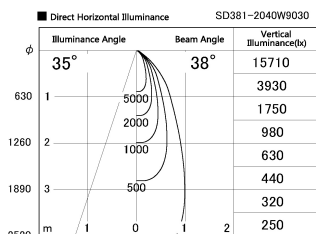

Item no. SD381-2040W9030

Series Name: Versa R-G (UL Track)
(SD381)

Installation	Track Mount
Type	Versa R-G (UL Track) (SD381)
Fixture wattage	20W
Beam angle	38 deg
Color Temp.	3000K
CRI	Ra>90
Luminous	1957 lm
Body	Die-castaluminumalloy
Body finish	White
Trim finish	White
Reflector finish	N/A
IP Rate	IP20
Light source	COBmodule
Input Voltage	AC220~240V
Dimming Type	Non-Dimmable
Certificate	CE,CCC
Cut Hole	N/A