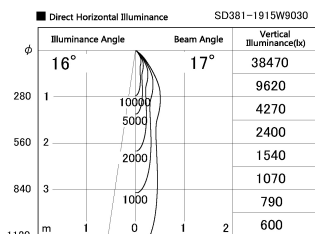

Item no. SD381-1915W9030

Series Name: Versa R-G (UL Track)
(SD381)

Installation	Track Mount
Type	Versa R-G (UL Track) (SD381)
Fixture wattage	18.6W
Beam angle	17 deg
Color Temp.	3000K
CRI	Ra>90
Luminous	1671 lm
Body	Die-cast aluminum alloy
Body finish	White
Trim finish	White
Reflector finish	N/A
IP Rate	IP20
Light source	COB module
Input Voltage	AC220~240V
Dimming Type	Non-Dimmable
Certificate	CE,CCC
Cut Hole	N/A