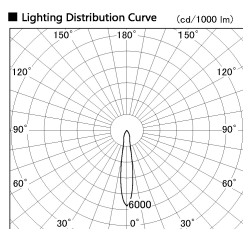

Item no. SD381-1915W9030

Series Name: Versa R-G (UL Track)
(SD381)

Installation	Track Mount
Type	Versa R-G (UL Track) (SD381)
Fixture wattage	18.6W
Beam angle	17 deg
Color Temp.	3000K
CRI	Ra>90
Luminous	1671 lm
Body	Die-cast aluminum alloy
Body finish	White
Trim finish	White
Reflector finish	N/A
IP Rate	IP20
Light source	COB module
Input Voltage	AC220~240V
Dimming Type	Non-Dimmable
Certificate	CE,CCC
Cut Hole	N/A