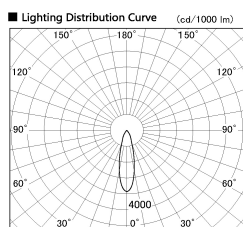

Item no. SD381-1930W9030

Series Name: Versa R-G (UL Track)  
(SD381)

Installation	Track Mount
Type	Versa R-G (UL Track) (SD381)
Fixture wattage	18.6W
Beam angle	27 deg
Color Temp.	3000K
CRI	Ra>90
Luminous	1557 lm
Body	Die-cast aluminum alloy
Body finish	White
Trim finish	White
Reflector finish	N/A
IP Rate	IP20
Light source	COB module
Input Voltage	AC220~240V
Dimming Type	Non-Dimmable
Certificate	CE, CCC
Cut Hole	N/A