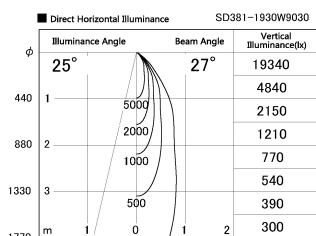

Item no. SD381-1930W9030

Series Name: Versa R-G (UL Track)  
(SD381)

Installation	Track Mount
Type	Versa R-G (UL Track) (SD381)
Fixture wattage	18.6W
Beam angle	27 deg
Color Temp.	3000K
CRI	Ra>90
Luminous	1557 lm
Body	Die-cast aluminum alloy
Body finish	White
Trim finish	White
Reflector finish	N/A
IP Rate	IP20
Light source	COB module
Input Voltage	AC220~240V
Dimming Type	Non-Dimmable
Certificate	CE, CCC
Cut Hole	N/A