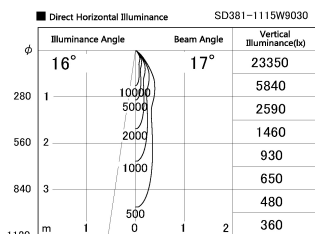

Item no. SD381-1115W9030

Series Name: Versa R-G (UL Track)
(SD381)

Installation	Track Mount
Type	Versa R-G (UL Track) (SD381)
Fixture wattage	10.5W
Beam angle	17 deg
Color Temp.	3000K
CRI	Ra>90
Luminous	1013 lm
Body	Die-cast aluminum alloy
Body finish	White
Trim finish	White
Reflector finish	N/A
IP Rate	IP20
Light source	COB module
Input Voltage	AC220~240V
Dimming Type	Non-Dimmable
Certificate	CE,CCC
Cut Hole	N/A