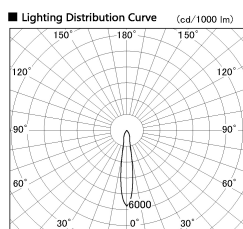

Item no. SD381-1115W9030

Series Name: Versa R-G (UL Track)
(SD381)

Installation	Track Mount
Type	Versa R-G (UL Track) (SD381)
Fixture wattage	10.5W
Beam angle	17 deg
Color Temp.	3000K
CRI	Ra>90
Luminous	1013 lm
Body	Die-cast aluminum alloy
Body finish	White
Trim finish	White
Reflector finish	N/A
IP Rate	IP20
Light source	COB module
Input Voltage	AC220~240V
Dimming Type	Non-Dimmable
Certificate	CE,CCC
Cut Hole	N/A