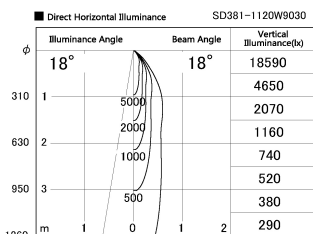

Item no. SD381-1120W9030

Series Name: Versa R-G (UL Track)
(SD381)

Installation	Track Mount
Type	Versa R-G (UL Track) (SD381)
Fixture wattage	10.5W
Beam angle	18 deg
Color Temp.	3000K
CRI	Ra>90
Luminous	963 lm
Body	Die-cast aluminum alloy
Body finish	White
Trim finish	White
Reflector finish	N/A
IP Rate	IP20
Light source	COB module
Input Voltage	AC220~240V
Dimming Type	Non-Dimmable
Certificate	CE, CCC
Cut Hole	N/A