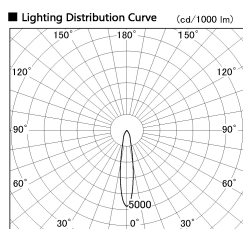

Item no. SD381-1120W9030

Series Name: Versa R-G (UL Track)
(SD381)

Installation	Track Mount
Type	Versa R-G (UL Track) (SD381)
Fixture wattage	10.5W
Beam angle	18 deg
Color Temp.	3000K
CRI	Ra>90
Luminous	963 lm
Body	Die-cast aluminum alloy
Body finish	White
Trim finish	White
Reflector finish	N/A
IP Rate	IP20
Light source	COB module
Input Voltage	AC220~240V
Dimming Type	Non-Dimmable
Certificate	CE, CCC
Cut Hole	N/A