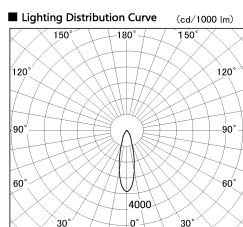

Item no. SD381-1130W9030

Series Name: Versa R-G (UL Track)  
(SD381)

Installation	Track Mount
Type	Versa R-G (UL Track) (SD381)
Fixture wattage	10.5W
Beam angle	27 deg
Color Temp.	3000K
CRI	Ra>90
Luminous	942 lm
Body	Die-cast aluminum alloy
Body finish	White
Trim finish	White
Reflector finish	N/A
IP Rate	IP20
Light source	COB module
Input Voltage	AC220~240V
Dimming Type	Non-Dimmable
Certificate	CE, CCC
Cut Hole	N/A