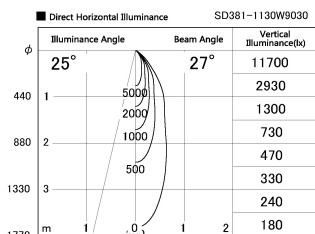

Item no. SD381-1130W9030

Series Name: Versa R-G (UL Track)  
(SD381)

Installation	Track Mount
Type	Versa R-G (UL Track) (SD381)
Fixture wattage	10.5W
Beam angle	27 deg
Color Temp.	3000K
CRI	Ra>90
Luminous	942 lm
Body	Die-cast aluminum alloy
Body finish	White
Trim finish	White
Reflector finish	N/A
IP Rate	IP20
Light source	COB module
Input Voltage	AC220~240V
Dimming Type	Non-Dimmable
Certificate	CE, CCC
Cut Hole	N/A