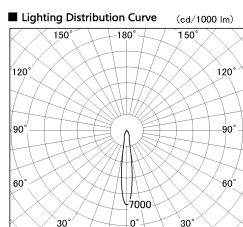

Item no. SD381-0815W9030

Series Name: Versa R-G (UL Track)
(SD381)

■ Direct Horizontal Illuminance SD381-0815W9030

φ	Illuminance Angle	Beam Angle	Vertical Illuminance (lx)
1	14°	15°	19720
2			4930
3			2190
4			1230
5			790
6			550
7			400
8			310

Installation	Track Mount
Type	Versa R-G (UL Track) (SD381)
Fixture wattage	7.5W
Beam angle	15 deg
Color Temp.	3000K
CRI	Ra>90
Luminous	681 lm
Body	Die-cast aluminum alloy
Body finish	White
Trim finish	White
Reflector finish	N/A
IP Rate	IP20
Light source	COB module
Input Voltage	AC220~240V
Dimming Type	Non-Dimmable
Certificate	CE,CCC
Cut Hole	N/A