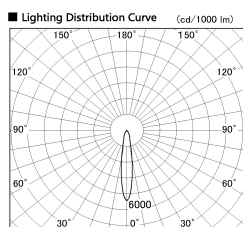

Item no. SD381-0820W9030

Series Name: Versa R-G (UL Track)
(SD381)

Installation	Track Mount
Type	Versa R-G (UL Track) (SD381)
Fixture wattage	7.5W
Beam angle	17 deg
Color Temp.	3000K
CRI	Ra>90
Luminous	647 lm
Body	Die-castaluminumalloy
Body finish	White
Trim finish	White
Reflector finish	N/A
IP Rate	IP20
Light source	COBmodule
Input Voltage	AC220~240V
Dimming Type	Non-Dimmable
Certificate	CE,CCC
Cut Hole	N/A