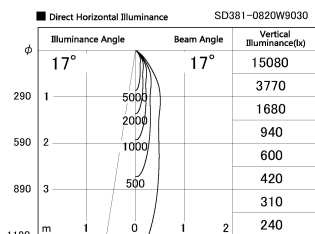

Item no. SD381-0820W9030

Series Name: Versa R-G (UL Track)
(SD381)

Installation	Track Mount
Type	Versa R-G (UL Track) (SD381)
Fixture wattage	7.5W
Beam angle	17 deg
Color Temp.	3000K
CRI	Ra>90
Luminous	647 lm
Body	Die-castaluminumalloy
Body finish	White
Trim finish	White
Reflector finish	N/A
IP Rate	IP20
Light source	COBmodule
Input Voltage	AC220~240V
Dimming Type	Non-Dimmable
Certificate	CE,CCC
Cut Hole	N/A