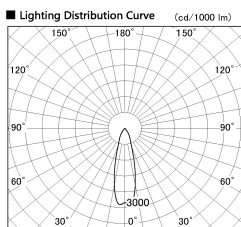

Item no. SD381-0830W9030

Series Name: Versa R-G (UL Track)
(SD381)

Installation	Track Mount
Type	Versa R-G (UL Track) (SD381)
Fixture wattage	7.5W
Beam angle	29 deg
Color Temp.	3000K
CRI	Ra>90
Luminous	642 lm
Body	Die-cast aluminum alloy
Body finish	White
Trim finish	White
Reflector finish	N/A
IP Rate	IP20
Light source	COB module
Input Voltage	AC220~240V
Dimming Type	Non-Dimmable
Certificate	CE,CCC
Cut Hole	N/A