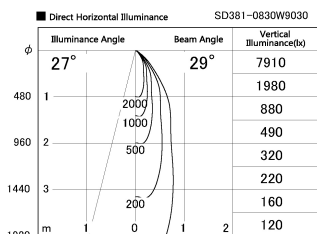

Item no. SD381-0830W9030

Series Name: Versa R-G (UL Track)
(SD381)

Installation	Track Mount
Type	Versa R-G (UL Track) (SD381)
Fixture wattage	7.5W
Beam angle	29 deg
Color Temp.	3000K
CRI	Ra>90
Luminous	642 lm
Body	Die-cast aluminum alloy
Body finish	White
Trim finish	White
Reflector finish	N/A
IP Rate	IP20
Light source	COB module
Input Voltage	AC220~240V
Dimming Type	Non-Dimmable
Certificate	CE,CCC
Cut Hole	N/A