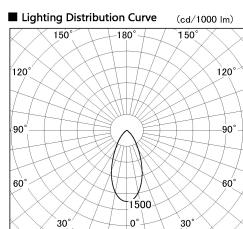

Item no. SD381-3540W9035

Series Name: Versa R-G (UL Track)
(SD381)

Installation	Track Mount
Type	Versa R-G (UL Track) (SD381)
Fixture wattage	36W
Beam angle	46 deg
Color Temp.	3500K
CRI	Ra>90
Luminous	3510 lm
Body	Die-castaluminumalloy
Body finish	White
Trim finish	White
Reflector finish	N/A
IP Rate	IP20
Light source	COBmodule
Input Voltage	AC220~240V
Dimming Type	Non-Dimmable
Certificate	CE,CCC
Cut Hole	N/A