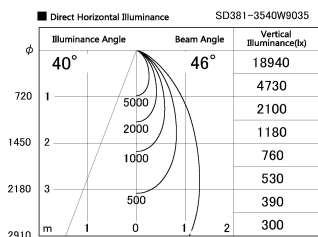

Item no. SD381-3540W9035

Series Name: Versa R-G (UL Track)
(SD381)

Installation	Track Mount
Type	Versa R-G (UL Track) (SD381)
Fixture wattage	36W
Beam angle	46 deg
Color Temp.	3500K
CRI	Ra>90
Luminous	3510 lm
Body	Die-castaluminumalloy
Body finish	White
Trim finish	White
Reflector finish	N/A
IP Rate	IP20
Light source	COBmodule
Input Voltage	AC220~240V
Dimming Type	Non-Dimmable
Certificate	CE,CCC
Cut Hole	N/A