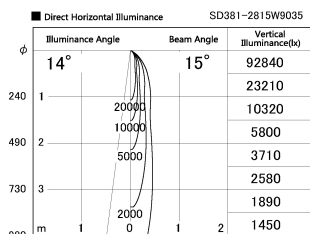

Item no. SD381-2815W9035

Series Name: Versa R-G (UL Track)
(SD381)

Installation	Track Mount
Type	Versa R-G (UL Track) (SD381)
Fixture wattage	28W
Beam angle	15 deg
Color Temp.	3500K
CRI	Ra>90
Luminous	3007 lm
Body	Die-cast aluminum alloy
Body finish	White
Trim finish	White
Reflector finish	N/A
IP Rate	IP20
Light source	COB module
Input Voltage	AC220~240V
Dimming Type	Non-Dimmable
Certificate	CE,CCC
Cut Hole	N/A