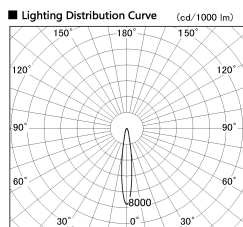

Item no. SD381-2815W9035

Series Name: Versa R-G (UL Track)
(SD381)

Installation	Track Mount
Type	Versa R-G (UL Track) (SD381)
Fixture wattage	28W
Beam angle	15 deg
Color Temp.	3500K
CRI	Ra>90
Luminous	3007 lm
Body	Die-cast aluminum alloy
Body finish	White
Trim finish	White
Reflector finish	N/A
IP Rate	IP20
Light source	COB module
Input Voltage	AC220~240V
Dimming Type	Non-Dimmable
Certificate	CE,CCC
Cut Hole	N/A