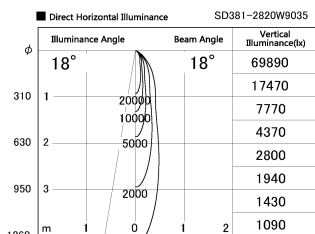

Item no. SD381-2820W9035

Series Name: Versa R-G (UL Track)
(SD381)

Installation	Track Mount
Type	Versa R-G (UL Track) (SD381)
Fixture wattage	28W
Beam angle	18 deg
Color Temp.	3500K
CRI	Ra>90
Luminous	3019 lm
Body	Die-cast aluminum alloy
Body finish	White
Trim finish	White
Reflector finish	N/A
IP Rate	IP20
Light source	COB module
Input Voltage	AC220~240V
Dimming Type	Non-Dimmable
Certificate	CE,CCC
Cut Hole	N/A