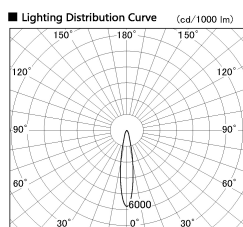

Item no. SD381-2820W9035

Series Name: Versa R-G (UL Track)
(SD381)

Installation	Track Mount
Type	Versa R-G (UL Track) (SD381)
Fixture wattage	28W
Beam angle	18 deg
Color Temp.	3500K
CRI	Ra>90
Luminous	3019 lm
Body	Die-cast aluminum alloy
Body finish	White
Trim finish	White
Reflector finish	N/A
IP Rate	IP20
Light source	COB module
Input Voltage	AC220~240V
Dimming Type	Non-Dimmable
Certificate	CE,CCC
Cut Hole	N/A