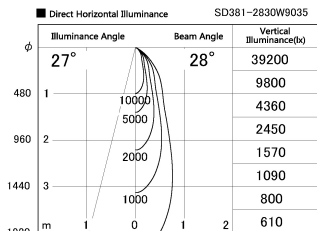

Item no. SD381-2830W9035

Series Name: Versa R-G (UL Track)
(SD381)

Installation	Track Mount
Type	Versa R-G (UL Track) (SD381)
Fixture wattage	28W
Beam angle	28 deg
Color Temp.	3500K
CRI	Ra>90
Luminous	3045 lm
Body	Die-cast aluminum alloy
Body finish	White
Trim finish	White
Reflector finish	N/A
IP Rate	IP20
Light source	COB module
Input Voltage	AC220~240V
Dimming Type	Non-Dimmable
Certificate	CE,CCC
Cut Hole	N/A