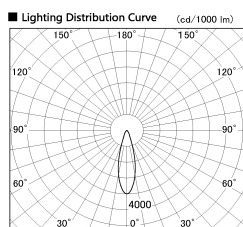

Item no. SD381-2830W9035

Series Name: Versa R-G (UL Track)
(SD381)

Installation	Track Mount
Type	Versa R-G (UL Track) (SD381)
Fixture wattage	28W
Beam angle	28 deg
Color Temp.	3500K
CRI	Ra>90
Luminous	3045 lm
Body	Die-cast aluminum alloy
Body finish	White
Trim finish	White
Reflector finish	N/A
IP Rate	IP20
Light source	COB module
Input Voltage	AC220~240V
Dimming Type	Non-Dimmable
Certificate	CE,CCC
Cut Hole	N/A