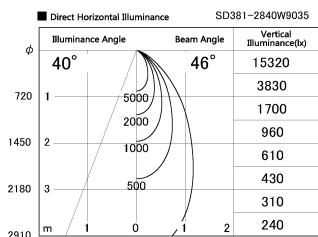

Item no. SD381-2840W9035

Series Name: Versa R-G (UL Track)
(SD381)

Installation	Track Mount
Type	Versa R-G (UL Track) (SD381)
Fixture wattage	28W
Beam angle	46 deg
Color Temp.	3500K
CRI	Ra>90
Luminous	2831 lm
Body	Die-cast aluminum alloy
Body finish	White
Trim finish	White
Reflector finish	N/A
IP Rate	IP20
Light source	COB module
Input Voltage	AC220~240V
Dimming Type	Non-Dimmable
Certificate	CE,CCC
Cut Hole	N/A