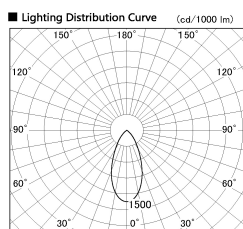

Item no. SD381-2840W9035

Series Name: Versa R-G (UL Track)
(SD381)

Installation	Track Mount
Type	Versa R-G (UL Track) (SD381)
Fixture wattage	28W
Beam angle	46 deg
Color Temp.	3500K
CRI	Ra>90
Luminous	2831 lm
Body	Die-cast aluminum alloy
Body finish	White
Trim finish	White
Reflector finish	N/A
IP Rate	IP20
Light source	COB module
Input Voltage	AC220~240V
Dimming Type	Non-Dimmable
Certificate	CE,CCC
Cut Hole	N/A