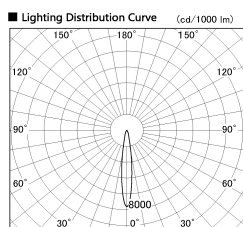

Item no. SD381-2615W9035

Series Name: Versa R-G (UL Track)
(SD381)

■ Direct Horizontal Illuminance SD381-2615W9035

φ	Illuminance Angle	Beam Angle	Vertical Illuminance (lx)
240	14°	15°	81330
1			20330
490	2		9040
2			5080
730	3		3250
3			2260
980	m	1	1660
0			1270

Installation	Track Mount
Type	Versa R-G (UL Track) (SD381)
Fixture wattage	23W
Beam angle	15 deg
Color Temp.	3500K
CRI	Ra>90
Luminous	2627 lm
Body	Die-cast aluminum alloy
Body finish	White
Trim finish	White
Reflector finish	N/A
IP Rate	IP20
Light source	COB module
Input Voltage	AC220~240V
Dimming Type	Non-Dimmable
Certificate	CE,CCC
Cut Hole	N/A