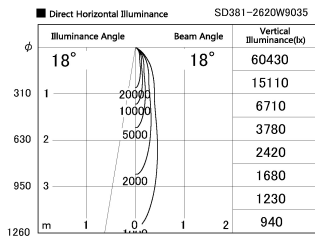

Item no. SD381-2620W9035

Series Name: Versa R-G (UL Track)
(SD381)

Installation	Track Mount
Type	Versa R-G (UL Track) (SD381)
Fixture wattage	23W
Beam angle	18 deg
Color Temp.	3500K
CRI	Ra>90
Luminous	2656 lm
Body	Die-cast aluminum alloy
Body finish	White
Trim finish	White
Reflector finish	N/A
IP Rate	IP20
Light source	COB module
Input Voltage	AC220~240V
Dimming Type	Non-Dimmable
Certificate	CE, CCC
Cut Hole	N/A