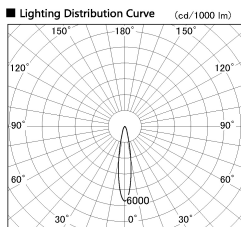

Item no. SD381-2620W9035

Series Name: Versa R-G (UL Track)
(SD381)

Installation	Track Mount
Type	Versa R-G (UL Track) (SD381)
Fixture wattage	23W
Beam angle	18 deg
Color Temp.	3500K
CRI	Ra>90
Luminous	2656 lm
Body	Die-cast aluminum alloy
Body finish	White
Trim finish	White
Reflector finish	N/A
IP Rate	IP20
Light source	COB module
Input Voltage	AC220~240V
Dimming Type	Non-Dimmable
Certificate	CE, CCC
Cut Hole	N/A