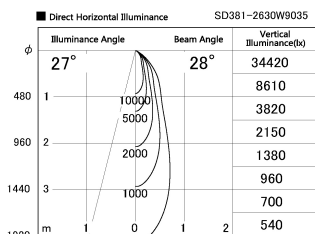

Item no. SD381-2630W9035

Series Name: Versa R-G (UL Track)  
(SD381)

Installation	Track Mount
Type	Versa R-G (UL Track) (SD381)
Fixture wattage	23W
Beam angle	28 deg
Color Temp.	3500K
CRI	Ra>90
Luminous	2663 lm
Body	Die-castaluminumalloy
Body finish	White
Trim finish	White
Reflector finish	N/A
IP Rate	IP20
Light source	COBmodule
Input Voltage	AC220~240V
Dimming Type	Non-Dimmable
Certificate	CE,CCC
Cut Hole	N/A