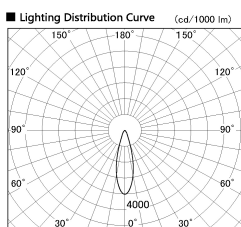

Item no. SD381-2630W9035

Series Name: Versa R-G (UL Track)  
(SD381)

Installation	Track Mount
Type	Versa R-G (UL Track) (SD381)
Fixture wattage	23W
Beam angle	28 deg
Color Temp.	3500K
CRI	Ra>90
Luminous	2663 lm
Body	Die-castaluminumalloy
Body finish	White
Trim finish	White
Reflector finish	N/A
IP Rate	IP20
Light source	COBmodule
Input Voltage	AC220~240V
Dimming Type	Non-Dimmable
Certificate	CE,CCC
Cut Hole	N/A