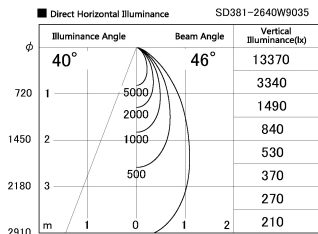

Item no. SD381-2640W9035

Series Name: Versa R-G (UL Track)
(SD381)

Installation	Track Mount
Type	Versa R-G (UL Track) (SD381)
Fixture wattage	23W
Beam angle	46 deg
Color Temp.	3500K
CRI	Ra>90
Luminous	2484 lm
Body	Die-cast aluminum alloy
Body finish	White
Trim finish	White
Reflector finish	N/A
IP Rate	IP20
Light source	COB module
Input Voltage	AC220~240V
Dimming Type	Non-Dimmable
Certificate	CE,CCC
Cut Hole	N/A