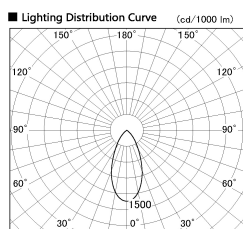

Item no. SD381-2640W9035

Series Name: Versa R-G (UL Track)
(SD381)

Installation	Track Mount
Type	Versa R-G (UL Track) (SD381)
Fixture wattage	23W
Beam angle	46 deg
Color Temp.	3500K
CRI	Ra>90
Luminous	2484 lm
Body	Die-cast aluminum alloy
Body finish	White
Trim finish	White
Reflector finish	N/A
IP Rate	IP20
Light source	COB module
Input Voltage	AC220~240V
Dimming Type	Non-Dimmable
Certificate	CE,CCC
Cut Hole	N/A