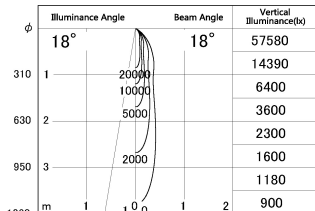

Installation	Track Mount
Type	Versa R-G (UL Track) (SD381)
Fixture wattage	23W
Beam angle	18 deg
Color Temp.	3500K
CRI	Ra>90
Luminous	2431 lm
Body	Die-castaluminumalloy
Body finish	White
Trim finish	White
Reflector finish	N/A
IP Rate	IP20
Light source	COBmodule
Input Voltage	AC220~240V
Dimming Type	Non-Dimmable
Certificate	CE,CCC
Cut Hole	N/A