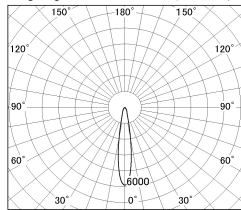

■ Lighting Distribution Curve (cd./1000 lm)

Installation	Track Mount
Type	Versa R-G (UL Track) (SD381)
Fixture wattage	23W
Beam angle	18 deg
Color Temp.	3500K
CRI	Ra>90
Luminous	2431 lm
Body	Die-castaluminumalloy
Body finish	White
Trim finish	White
Reflector finish	N/A
IP Rate	IP20
Light source	COBmodule
Input Voltage	AC220~240V
Dimming Type	Non-Dimmable
Certificate	CE,CCC
Cut Hole	N/A