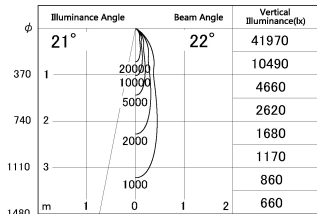

Installation	Track Mount
Type	Versa R-G (UL Track) (SD381)
Fixture wattage	23W
Beam angle	22 deg
Color Temp.	3500K
CRI	Ra>90
Luminous	2464 lm
Body	Die-castaluminumalloy
Body finish	White
Trim finish	White
Reflector finish	N/A
IP Rate	IP20
Light source	COBmodule
Input Voltage	AC220~240V
Dimming Type	Non-Dimmable
Certificate	CE,CCC
Cut Hole	N/A