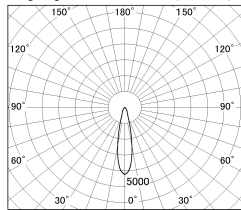

■ Lighting Distribution Curve (cd./1000 lm)

Installation	Track Mount
Type	Versa R-G (UL Track) (SD381)
Fixture wattage	23W
Beam angle	22 deg
Color Temp.	3500K
CRI	Ra>90
Luminous	2464 lm
Body	Die-castaluminumalloy
Body finish	White
Trim finish	White
Reflector finish	N/A
IP Rate	IP20
Light source	COBmodule
Input Voltage	AC220~240V
Dimming Type	Non-Dimmable
Certificate	CE,CCC
Cut Hole	N/A