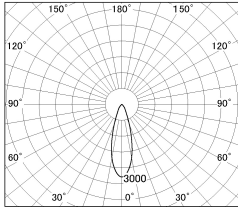

Item no. SD381-2530W9035

Series Name: Versa R-G (UL Track)
(SD381)

■ Lighting Distribution Curve (cd./1000 lm)

■ Direct Horizontal Illuminance SD381-2530W9035

Installation	Track Mount
Type	Versa R-G (UL Track) (SD381)
Fixture wattage	23W
Beam angle	30 deg
Color Temp.	3500K
CRI	Ra>90
Luminous	2447 lm
Body	Die-castaluminumalloy
Body finish	White
Trim finish	White
Reflector finish	N/A
IP Rate	IP20
Light source	COBmodule
Input Voltage	AC220~240V
Dimming Type	Non-Dimmable
Certificate	CE,CCC
Cut Hole	N/A