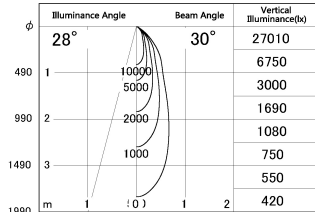

Item no. SD381-2530W9035

Series Name: Versa R-G (UL Track)
(SD381)

■ Lighting Distribution Curve (cd./1000 lm)

■ Direct Horizontal Illuminance SD381-2530W9035

Installation	Track Mount
Type	Versa R-G (UL Track) (SD381)
Fixture wattage	23W
Beam angle	30 deg
Color Temp.	3500K
CRI	Ra>90
Luminous	2447 lm
Body	Die-castaluminumalloy
Body finish	White
Trim finish	White
Reflector finish	N/A
IP Rate	IP20
Light source	COBmodule
Input Voltage	AC220~240V
Dimming Type	Non-Dimmable
Certificate	CE,CCC
Cut Hole	N/A