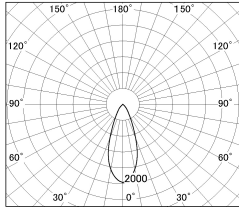

Item no. SD381-2540W9035

Series Name: Versa R-G (UL Track)
(SD381)

■ Lighting Distribution Curve (cd./1000 lm)

■ Direct Horizontal Illuminance SD381-2540W9035

Installation	Track Mount
Type	Versa R-G (UL Track) (SD381)
Fixture wattage	23W
Beam angle	38 deg
Color Temp.	3500K
CRI	Ra>90
Luminous	2392 lm
Body	Die-castaluminumalloy
Body finish	White
Trim finish	White
Reflector finish	N/A
IP Rate	IP20
Light source	COBmodule
Input Voltage	AC220~240V
Dimming Type	Non-Dimmable
Certificate	CE,CCC
Cut Hole	N/A