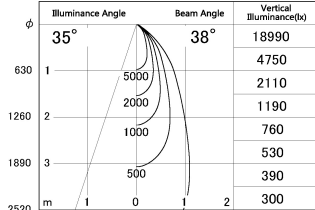

Item no. SD381-2540W9035

Series Name: Versa R-G (UL Track)
(SD381)

■ Lighting Distribution Curve (cd./1000 lm)

■ Direct Horizontal Illuminance SD381-2540W9035

Installation	Track Mount
Type	Versa R-G (UL Track) (SD381)
Fixture wattage	23W
Beam angle	38 deg
Color Temp.	3500K
CRI	Ra>90
Luminous	2392 lm
Body	Die-castaluminumalloy
Body finish	White
Trim finish	White
Reflector finish	N/A
IP Rate	IP20
Light source	COBmodule
Input Voltage	AC220~240V
Dimming Type	Non-Dimmable
Certificate	CE,CCC
Cut Hole	N/A