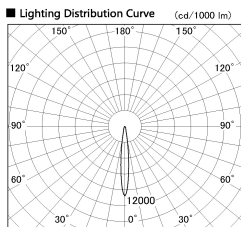

Item no. SD381-2015W9035

Series Name: Versa R-G (UL Track)
(SD381)

■ Direct Horizontal Illuminance SD381-2015W9035

φ	Illuminance Angle	Beam Angle	Vertical Illuminance (lx)		
190	11°	12°	83700		
1			20920		
380			9300		
2			5230		
570			3350		
3			2320		
770			1710		
m	1	0	1	2	1310

Installation	Track Mount
Type	Versa R-G (UL Track) (SD381)
Fixture wattage	20W
Beam angle	12 deg
Color Temp.	3500K
CRI	Ra>90
Luminous	1979 lm
Body	Die-castaluminumalloy
Body finish	White
Trim finish	White
Reflector finish	N/A
IP Rate	IP20
Light source	COBmodule
Input Voltage	AC220~240V
Dimming Type	Non-Dimmable
Certificate	CE,CCC
Cut Hole	N/A