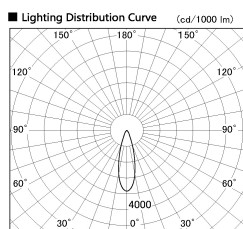

Item no. SD381-2030W9035

Series Name: Versa R-G (UL Track)
(SD381)

Installation	Track Mount
Type	Versa R-G (UL Track) (SD381)
Fixture wattage	20W
Beam angle	29 deg
Color Temp.	3500K
CRI	Ra>90
Luminous	1993 lm
Body	Die-castaluminumalloy
Body finish	White
Trim finish	White
Reflector finish	N/A
IP Rate	IP20
Light source	COBmodule
Input Voltage	AC220~240V
Dimming Type	Non-Dimmable
Certificate	CE,CCC
Cut Hole	N/A