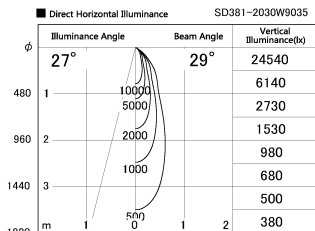

Item no. SD381-2030W9035

Series Name: Versa R-G (UL Track)
(SD381)

Installation	Track Mount
Type	Versa R-G (UL Track) (SD381)
Fixture wattage	20W
Beam angle	29 deg
Color Temp.	3500K
CRI	Ra>90
Luminous	1993 lm
Body	Die-castaluminumalloy
Body finish	White
Trim finish	White
Reflector finish	N/A
IP Rate	IP20
Light source	COBmodule
Input Voltage	AC220~240V
Dimming Type	Non-Dimmable
Certificate	CE,CCC
Cut Hole	N/A