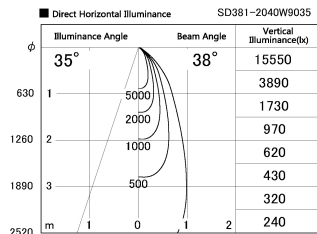

Item no. SD381-2040W9035

Series Name: Versa R-G (UL Track)
(SD381)

Installation	Track Mount
Type	Versa R-G (UL Track) (SD381)
Fixture wattage	20W
Beam angle	38 deg
Color Temp.	3500K
CRI	Ra>90
Luminous	1937 lm
Body	Die-castaluminumalloy
Body finish	White
Trim finish	White
Reflector finish	N/A
IP Rate	IP20
Light source	COBmodule
Input Voltage	AC220~240V
Dimming Type	Non-Dimmable
Certificate	CE,CCC
Cut Hole	N/A