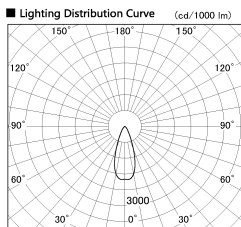

Item no. SD381-2040W9035

Series Name: Versa R-G (UL Track)
(SD381)

Installation	Track Mount
Type	Versa R-G (UL Track) (SD381)
Fixture wattage	20W
Beam angle	38 deg
Color Temp.	3500K
CRI	Ra>90
Luminous	1937 lm
Body	Die-castaluminumalloy
Body finish	White
Trim finish	White
Reflector finish	N/A
IP Rate	IP20
Light source	COBmodule
Input Voltage	AC220~240V
Dimming Type	Non-Dimmable
Certificate	CE,CCC
Cut Hole	N/A