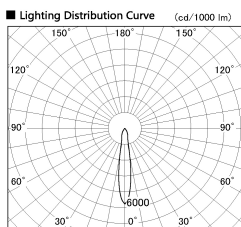

Item no. SD381-1915W9035

Series Name: Versa R-G (UL Track)
(SD381)

■ Direct Horizontal Illuminance SD381-1915W9035

Beam Angle	Vertical Illuminance (lx)
16°	38070
17°	9520
18°	4230
19°	2380
20°	1520
21°	1060
22°	780
23°	590

Installation	Track Mount
Type	Versa R-G (UL Track) (SD381)
Fixture wattage	18.6W
Beam angle	17 deg
Color Temp.	3500K
CRI	Ra>90
Luminous	1654.1814828477 lm
Body	Die-cast aluminum alloy
Body finish	White
Trim finish	White
Reflector finish	N/A
IP Rate	IP20
Light source	COB module
Input Voltage	AC220~240V
Dimming Type	Non-Dimmable
Certificate	CE,CCC
Cut Hole	N/A