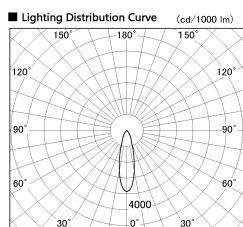

Item no. SD381-1930W9035

Series Name: Versa R-G (UL Track)
(SD381)

Installation	Track Mount
Type	Versa R-G (UL Track) (SD381)
Fixture wattage	18.6W
Beam angle	27 deg
Color Temp.	3500K
CRI	Ra>90
Luminous	1541.2172630026 lm
Body	Die-castaluminumalloy
Body finish	White
Trim finish	White
Reflector finish	N/A
IP Rate	IP20
Light source	COBmodule
Input Voltage	AC220~240V
Dimming Type	Non-Dimmable
Certificate	CE,CCC
Cut Hole	N/A