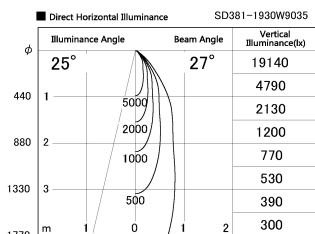

Item no. SD381-1930W9035

Series Name: Versa R-G (UL Track)
(SD381)

Installation	Track Mount
Type	Versa R-G (UL Track) (SD381)
Fixture wattage	18.6W
Beam angle	27 deg
Color Temp.	3500K
CRI	Ra>90
Luminous	1541.2172630026 lm
Body	Die-castaluminumalloy
Body finish	White
Trim finish	White
Reflector finish	N/A
IP Rate	IP20
Light source	COBmodule
Input Voltage	AC220~240V
Dimming Type	Non-Dimmable
Certificate	CE,CCC
Cut Hole	N/A