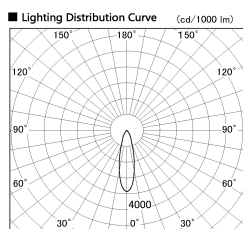

Item no. SD381-1130W9035

Series Name: Versa R-G (UL Track)
(SD381)

Installation	Track Mount
Type	Versa R-G (UL Track) (SD381)
Fixture wattage	10.5W
Beam angle	27 deg
Color Temp.	3500K
CRI	Ra>90
Luminous	932.52671275927 lm
Body	Die-cast aluminum alloy
Body finish	White
Trim finish	White
Reflector finish	N/A
IP Rate	IP20
Light source	COB module
Input Voltage	AC220~240V
Dimming Type	Non-Dimmable
Certificate	CE,CCC
Cut Hole	N/A