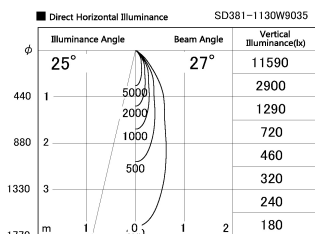

Item no. SD381-1130W9035

Series Name: Versa R-G (UL Track)
(SD381)

Installation	Track Mount
Type	Versa R-G (UL Track) (SD381)
Fixture wattage	10.5W
Beam angle	27 deg
Color Temp.	3500K
CRI	Ra>90
Luminous	932.52671275927 lm
Body	Die-cast aluminum alloy
Body finish	White
Trim finish	White
Reflector finish	N/A
IP Rate	IP20
Light source	COB module
Input Voltage	AC220~240V
Dimming Type	Non-Dimmable
Certificate	CE,CCC
Cut Hole	N/A