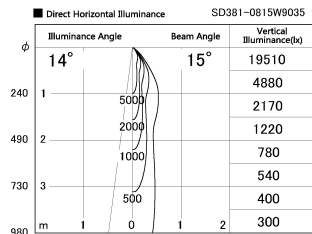

Item no. SD381-0815W9035

Series Name: Versa R-G (UL Track)  
(SD381)

Installation	Track Mount
Type	Versa R-G (UL Track) (SD381)
Fixture wattage	7.5W
Beam angle	15 deg
Color Temp.	3500K
CRI	Ra>90
Luminous	674 lm
Body	Die-cast aluminum alloy
Body finish	White
Trim finish	White
Reflector finish	N/A
IP Rate	IP20
Light source	COB module
Input Voltage	AC220~240V
Dimming Type	Non-Dimmable
Certificate	CE,CCC
Cut Hole	N/A