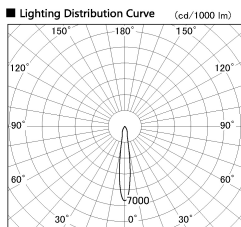

Item no. SD381-0815W9035

Series Name: Versa R-G (UL Track)  
(SD381)

Installation	Track Mount
Type	Versa R-G (UL Track) (SD381)
Fixture wattage	7.5W
Beam angle	15 deg
Color Temp.	3500K
CRI	Ra>90
Luminous	674 lm
Body	Die-cast aluminum alloy
Body finish	White
Trim finish	White
Reflector finish	N/A
IP Rate	IP20
Light source	COB module
Input Voltage	AC220~240V
Dimming Type	Non-Dimmable
Certificate	CE,CCC
Cut Hole	N/A