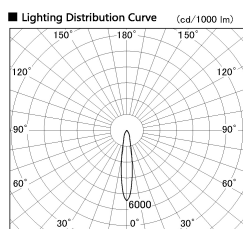

Item no. SD381-0820W9035

Series Name: Versa R-G (UL Track)
(SD381)

Installation	Track Mount
Type	Versa R-G (UL Track) (SD381)
Fixture wattage	7.5W
Beam angle	17 deg
Color Temp.	3500K
CRI	Ra>90
Luminous	641 lm
Body	Die-castaluminumalloy
Body finish	White
Trim finish	White
Reflector finish	N/A
IP Rate	IP20
Light source	COBmodule
Input Voltage	AC220~240V
Dimming Type	Non-Dimmable
Certificate	CE,CCC
Cut Hole	N/A