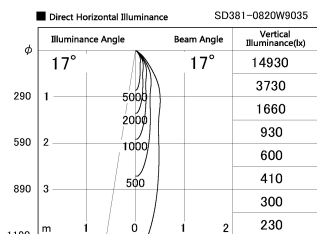

Item no. SD381-0820W9035

Series Name: Versa R-G (UL Track)
(SD381)

Installation	Track Mount
Type	Versa R-G (UL Track) (SD381)
Fixture wattage	7.5W
Beam angle	17 deg
Color Temp.	3500K
CRI	Ra>90
Luminous	641 lm
Body	Die-castaluminumalloy
Body finish	White
Trim finish	White
Reflector finish	N/A
IP Rate	IP20
Light source	COBmodule
Input Voltage	AC220~240V
Dimming Type	Non-Dimmable
Certificate	CE,CCC
Cut Hole	N/A