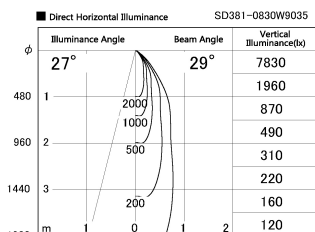

Item no. SD381-0830W9035

Series Name: Versa R-G (UL Track)  
(SD381)

Installation	Track Mount
Type	Versa R-G (UL Track) (SD381)
Fixture wattage	7.5W
Beam angle	29 deg
Color Temp.	3500K
CRI	Ra>90
Luminous	636 lm
Body	Die-cast aluminum alloy
Body finish	White
Trim finish	White
Reflector finish	N/A
IP Rate	IP20
Light source	COB module
Input Voltage	AC220~240V
Dimming Type	Non-Dimmable
Certificate	CE,CCC
Cut Hole	N/A