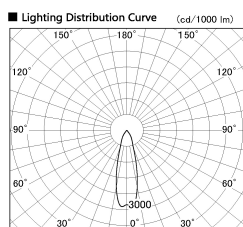

Item no. SD381-0830W9035

Series Name: Versa R-G (UL Track)  
(SD381)

Installation	Track Mount
Type	Versa R-G (UL Track) (SD381)
Fixture wattage	7.5W
Beam angle	29 deg
Color Temp.	3500K
CRI	Ra>90
Luminous	636 lm
Body	Die-cast aluminum alloy
Body finish	White
Trim finish	White
Reflector finish	N/A
IP Rate	IP20
Light source	COB module
Input Voltage	AC220~240V
Dimming Type	Non-Dimmable
Certificate	CE,CCC
Cut Hole	N/A