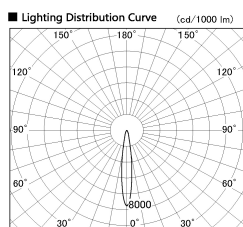

Item no. SD381-3515W9040

Series Name: Versa R-G (UL Track)
(SD381)

■ Direct Horizontal Illuminance SD381-3515W9040

φ	Illuminance Angle	Beam Angle	Vertical Illuminance (lx)
240	14°	15°	115900
1	5000		28980
	20000		12880
490	2		7240
	10000		4640
730	3		3220
	5000		2370
980	m	1 2,0 1 2	1810

Installation	Track Mount
Type	Versa R-G (UL Track) (SD381)
Fixture wattage	36W
Beam angle	15 deg
Color Temp.	4000K
CRI	Ra>90
Luminous	3784 lm
Body	Die-castaluminumalloy
Body finish	White
Trim finish	White
Reflector finish	N/A
IP Rate	IP20
Light source	COBmodule
Input Voltage	AC220~240V
Dimming Type	Non-Dimmable
Certificate	CE,CCC
Cut Hole	N/A