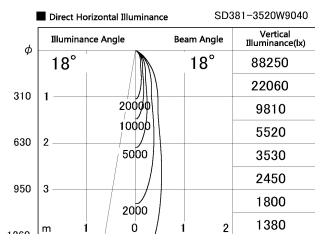

Item no. SD381-3520W9040

Series Name: Versa R-G (UL Track)  
(SD381)

Installation	Track Mount
Type	Versa R-G (UL Track) (SD381)
Fixture wattage	36W
Beam angle	18 deg
Color Temp.	4000K
CRI	Ra>90
Luminous	3779 lm
Body	Die-castaluminumalloy
Body finish	White
Trim finish	White
Reflector finish	N/A
IP Rate	IP20
Light source	COBmodule
Input Voltage	AC220~240V
Dimming Type	Non-Dimmable
Certificate	CE,CCC
Cut Hole	N/A