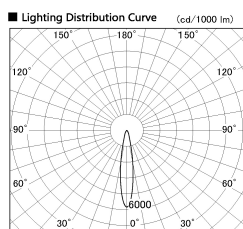

Item no. SD381-3520W9040

Series Name: Versa R-G (UL Track)  
(SD381)

Installation	Track Mount
Type	Versa R-G (UL Track) (SD381)
Fixture wattage	36W
Beam angle	18 deg
Color Temp.	4000K
CRI	Ra>90
Luminous	3779 lm
Body	Die-castaluminumalloy
Body finish	White
Trim finish	White
Reflector finish	N/A
IP Rate	IP20
Light source	COBmodule
Input Voltage	AC220~240V
Dimming Type	Non-Dimmable
Certificate	CE,CCC
Cut Hole	N/A