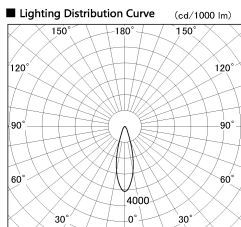

Item no. SD381-3530W9040

Series Name: Versa R-G (UL Track)
(SD381)

Installation	Track Mount
Type	Versa R-G (UL Track) (SD381)
Fixture wattage	36W
Beam angle	28 deg
Color Temp.	4000K
CRI	Ra>90
Luminous	3790 lm
Body	Die-castaluminumalloy
Body finish	White
Trim finish	White
Reflector finish	N/A
IP Rate	IP20
Light source	COBmodule
Input Voltage	AC220~240V
Dimming Type	Non-Dimmable
Certificate	CE,CCC
Cut Hole	N/A