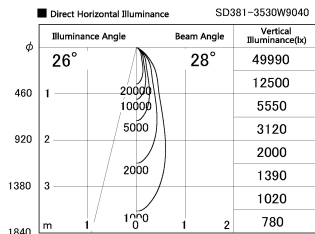

Item no. SD381-3530W9040

Series Name: Versa R-G (UL Track)
(SD381)

Installation	Track Mount
Type	Versa R-G (UL Track) (SD381)
Fixture wattage	36W
Beam angle	28 deg
Color Temp.	4000K
CRI	Ra>90
Luminous	3790 lm
Body	Die-castaluminumalloy
Body finish	White
Trim finish	White
Reflector finish	N/A
IP Rate	IP20
Light source	COBmodule
Input Voltage	AC220~240V
Dimming Type	Non-Dimmable
Certificate	CE,CCC
Cut Hole	N/A