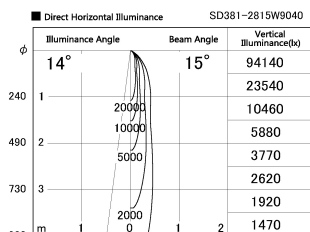

Item no. SD381-2815W9040

Series Name: Versa R-G (UL Track)
(SD381)

Installation	Track Mount
Type	Versa R-G (UL Track) (SD381)
Fixture wattage	28W
Beam angle	15 deg
Color Temp.	4000K
CRI	Ra>90
Luminous	3049 lm
Body	Die-castaluminumalloy
Body finish	White
Trim finish	White
Reflector finish	N/A
IP Rate	IP20
Light source	COBmodule
Input Voltage	AC220~240V
Dimming Type	Non-Dimmable
Certificate	CE,CCC
Cut Hole	N/A