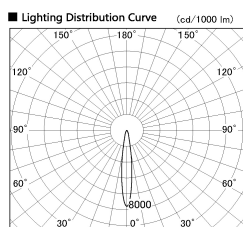

Item no. SD381-2815W9040

Series Name: Versa R-G (UL Track)
(SD381)

Installation	Track Mount
Type	Versa R-G (UL Track) (SD381)
Fixture wattage	28W
Beam angle	15 deg
Color Temp.	4000K
CRI	Ra>90
Luminous	3049 lm
Body	Die-castaluminumalloy
Body finish	White
Trim finish	White
Reflector finish	N/A
IP Rate	IP20
Light source	COBmodule
Input Voltage	AC220~240V
Dimming Type	Non-Dimmable
Certificate	CE,CCC
Cut Hole	N/A