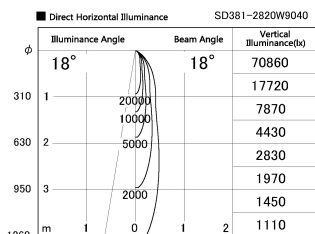

Item no. SD381-2820W9040

Series Name: Versa R-G (UL Track)
(SD381)

Installation	Track Mount
Type	Versa R-G (UL Track) (SD381)
Fixture wattage	28W
Beam angle	18 deg
Color Temp.	4000K
CRI	Ra>90
Luminous	3061 lm
Body	Die-cast aluminum alloy
Body finish	White
Trim finish	White
Reflector finish	N/A
IP Rate	IP20
Light source	COB module
Input Voltage	AC220~240V
Dimming Type	Non-Dimmable
Certificate	CE,CCC
Cut Hole	N/A