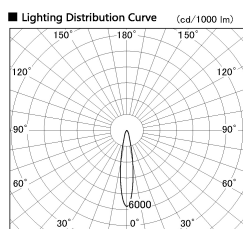

Item no. SD381-2820W9040

Series Name: Versa R-G (UL Track)
(SD381)

Installation	Track Mount
Type	Versa R-G (UL Track) (SD381)
Fixture wattage	28W
Beam angle	18 deg
Color Temp.	4000K
CRI	Ra>90
Luminous	3061 lm
Body	Die-cast aluminum alloy
Body finish	White
Trim finish	White
Reflector finish	N/A
IP Rate	IP20
Light source	COB module
Input Voltage	AC220~240V
Dimming Type	Non-Dimmable
Certificate	CE,CCC
Cut Hole	N/A