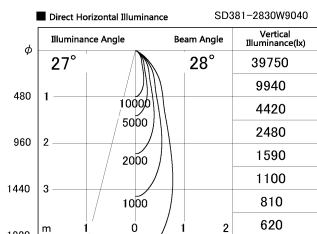

Item no. SD381-2830W9040

Series Name: Versa R-G (UL Track)  
(SD381)

Installation	Track Mount
Type	Versa R-G (UL Track) (SD381)
Fixture wattage	28W
Beam angle	28 deg
Color Temp.	4000K
CRI	Ra>90
Luminous	3088 lm
Body	Die-cast aluminum alloy
Body finish	White
Trim finish	White
Reflector finish	N/A
IP Rate	IP20
Light source	COB module
Input Voltage	AC220~240V
Dimming Type	Non-Dimmable
Certificate	CE,CCC
Cut Hole	N/A