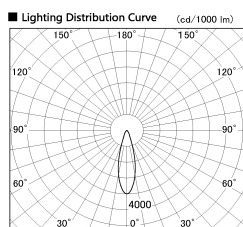

Item no. SD381-2830W9040

Series Name: Versa R-G (UL Track)  
(SD381)

Installation	Track Mount
Type	Versa R-G (UL Track) (SD381)
Fixture wattage	28W
Beam angle	28 deg
Color Temp.	4000K
CRI	Ra>90
Luminous	3088 lm
Body	Die-cast aluminum alloy
Body finish	White
Trim finish	White
Reflector finish	N/A
IP Rate	IP20
Light source	COB module
Input Voltage	AC220~240V
Dimming Type	Non-Dimmable
Certificate	CE,CCC
Cut Hole	N/A