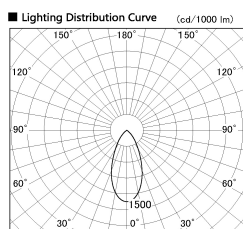

Item no. SD381-2840W9040

Series Name: Versa R-G (UL Track)  
(SD381)

Installation	Track Mount
Type	Versa R-G (UL Track) (SD381)
Fixture wattage	28W
Beam angle	46 deg
Color Temp.	4000K
CRI	Ra>90
Luminous	2871 lm
Body	Die-cast aluminum alloy
Body finish	White
Trim finish	White
Reflector finish	N/A
IP Rate	IP20
Light source	COB module
Input Voltage	AC220~240V
Dimming Type	Non-Dimmable
Certificate	CE,CCC
Cut Hole	N/A