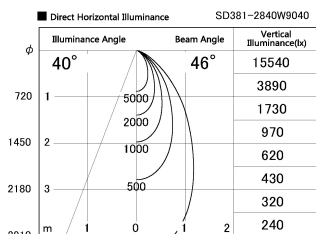

Item no. SD381-2840W9040

Series Name: Versa R-G (UL Track)  
(SD381)

Installation	Track Mount
Type	Versa R-G (UL Track) (SD381)
Fixture wattage	28W
Beam angle	46 deg
Color Temp.	4000K
CRI	Ra>90
Luminous	2871 lm
Body	Die-cast aluminum alloy
Body finish	White
Trim finish	White
Reflector finish	N/A
IP Rate	IP20
Light source	COB module
Input Voltage	AC220~240V
Dimming Type	Non-Dimmable
Certificate	CE,CCC
Cut Hole	N/A