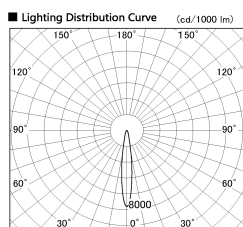

Item no. SD381-2615W9040

Series Name: Versa R-G (UL Track)
(SD381)

■ Direct Horizontal Illuminance SD381-2615W9040

φ	Illuminance Angle	Beam Angle	Vertical Illuminance (lx)		
240	14°	15°	82500		
1			20630		
490			9170		
2			5160		
730			3300		
3			2290		
980			1680		
m	1	0	1	2	1290

Installation	Track Mount
Type	Versa R-G (UL Track) (SD381)
Fixture wattage	23W
Beam angle	15 deg
Color Temp.	4000K
CRI	Ra>90
Luminous	2665 lm
Body	Die-castaluminumalloy
Body finish	White
Trim finish	White
Reflector finish	N/A
IP Rate	IP20
Light source	COBmodule
Input Voltage	AC220~240V
Dimming Type	Non-Dimmable
Certificate	CE,CCC
Cut Hole	N/A