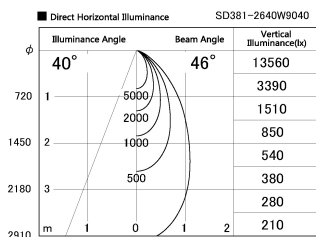

Item no. SD381-2640W9040

Series Name: Versa R-G (UL Track)
(SD381)

Installation	Track Mount
Type	Versa R-G (UL Track) (SD381)
Fixture wattage	23W
Beam angle	46 deg
Color Temp.	4000K
CRI	Ra>90
Luminous	2519 lm
Body	Die-castaluminumalloy
Body finish	White
Trim finish	White
Reflector finish	N/A
IP Rate	IP20
Light source	COBmodule
Input Voltage	AC220~240V
Dimming Type	Non-Dimmable
Certificate	CE,CCC
Cut Hole	N/A