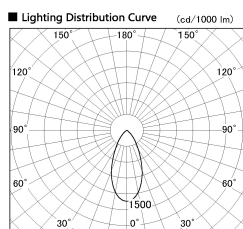

Item no. SD381-2640W9040

Series Name: Versa R-G (UL Track)
(SD381)

Installation	Track Mount
Type	Versa R-G (UL Track) (SD381)
Fixture wattage	23W
Beam angle	46 deg
Color Temp.	4000K
CRI	Ra>90
Luminous	2519 lm
Body	Die-castaluminumalloy
Body finish	White
Trim finish	White
Reflector finish	N/A
IP Rate	IP20
Light source	COBmodule
Input Voltage	AC220~240V
Dimming Type	Non-Dimmable
Certificate	CE,CCC
Cut Hole	N/A