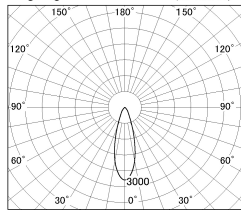

■ Lighting Distribution Curve (cd./1000 lm)

Installation	Track Mount
Type	Versa R-G (UL Track) (SD381)
Fixture wattage	23W
Beam angle	30 deg
Color Temp.	4000K
CRI	Ra>90
Luminous	2482 lm
Body	Die-cast aluminum alloy
Body finish	White
Trim finish	White
Reflector finish	N/A
IP Rate	IP20
Light source	COB module
Input Voltage	AC220~240V
Dimming Type	Non-Dimmable
Certificate	CE,CCC
Cut Hole	N/A