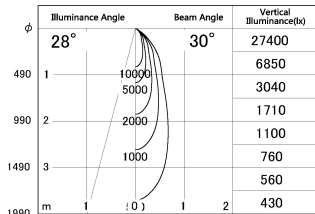

Installation	Track Mount
Type	Versa R-G (UL Track) (SD381)
Fixture wattage	23W
Beam angle	30 deg
Color Temp.	4000K
CRI	Ra>90
Luminous	2482 lm
Body	Die-cast aluminum alloy
Body finish	White
Trim finish	White
Reflector finish	N/A
IP Rate	IP20
Light source	COB module
Input Voltage	AC220~240V
Dimming Type	Non-Dimmable
Certificate	CE,CCC
Cut Hole	N/A