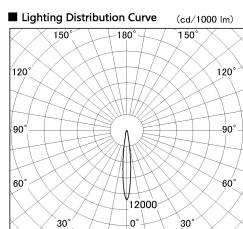

Item no. SD381-2015W9040

Series Name: Versa R-G (UL Track)
(SD381)

■ Direct Horizontal Illuminance SD381-2015W9040

Illuminance Angle	Beam Angle	Vertical Illuminance (lx)
11°	1	84880
	2	21220
12°	1	9430
	2	5310
15°	1	3400
	2	2360
20°	1	1730
	2	1330

Installation	Track Mount
Type	Versa R-G (UL Track) (SD381)
Fixture wattage	20W
Beam angle	12 deg
Color Temp.	4000K
CRI	Ra>90
Luminous	2007 lm
Body	Die-castaluminumalloy
Body finish	White
Trim finish	White
Reflector finish	N/A
IP Rate	IP20
Light source	COBmodule
Input Voltage	AC220~240V
Dimming Type	Non-Dimmable
Certificate	CE,CCC
Cut Hole	N/A