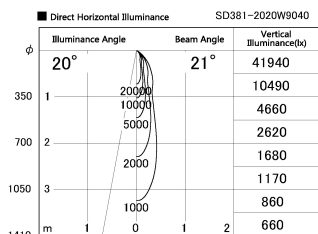

Item no. SD381-2020W9040

Series Name: Versa R-G (UL Track)
(SD381)

Installation	Track Mount
Type	Versa R-G (UL Track) (SD381)
Fixture wattage	20W
Beam angle	21 deg
Color Temp.	4000K
CRI	Ra>90
Luminous	2040 lm
Body	Die-castaluminumalloy
Body finish	White
Trim finish	White
Reflector finish	N/A
IP Rate	IP20
Light source	COBmodule
Input Voltage	AC220~240V
Dimming Type	Non-Dimmable
Certificate	CE,CCC
Cut Hole	N/A