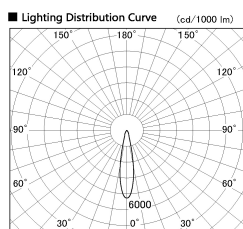

Item no. SD381-2020W9040

Series Name: Versa R-G (UL Track)
(SD381)

Installation	Track Mount
Type	Versa R-G (UL Track) (SD381)
Fixture wattage	20W
Beam angle	21 deg
Color Temp.	4000K
CRI	Ra>90
Luminous	2040 lm
Body	Die-castaluminumalloy
Body finish	White
Trim finish	White
Reflector finish	N/A
IP Rate	IP20
Light source	COBmodule
Input Voltage	AC220~240V
Dimming Type	Non-Dimmable
Certificate	CE,CCC
Cut Hole	N/A