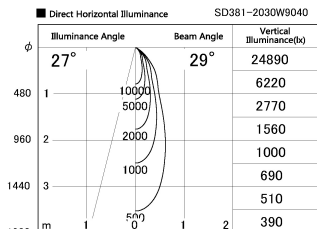

Item no. SD381-2030W9040

Series Name: Versa R-G (UL Track)
(SD381)

Installation	Track Mount
Type	Versa R-G (UL Track) (SD381)
Fixture wattage	20W
Beam angle	29 deg
Color Temp.	4000K
CRI	Ra>90
Luminous	2021 lm
Body	Die-castaluminumalloy
Body finish	White
Trim finish	White
Reflector finish	N/A
IP Rate	IP20
Light source	COBmodule
Input Voltage	AC220~240V
Dimming Type	Non-Dimmable
Certificate	CE,CCC
Cut Hole	N/A