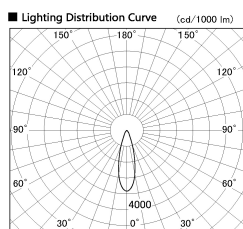

Item no. SD381-2030W9040

Series Name: Versa R-G (UL Track)
(SD381)

Installation	Track Mount
Type	Versa R-G (UL Track) (SD381)
Fixture wattage	20W
Beam angle	29 deg
Color Temp.	4000K
CRI	Ra>90
Luminous	2021 lm
Body	Die-castaluminumalloy
Body finish	White
Trim finish	White
Reflector finish	N/A
IP Rate	IP20
Light source	COBmodule
Input Voltage	AC220~240V
Dimming Type	Non-Dimmable
Certificate	CE,CCC
Cut Hole	N/A