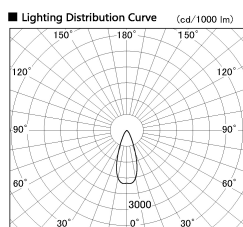

Item no. SD381-2040W9040

Series Name: Versa R-G (UL Track)
(SD381)

Installation	Track Mount
Type	Versa R-G (UL Track) (SD381)
Fixture wattage	20W
Beam angle	38 deg
Color Temp.	4000K
CRI	Ra>90
Luminous	1965 lm
Body	Die-castaluminumalloy
Body finish	White
Trim finish	White
Reflector finish	N/A
IP Rate	IP20
Light source	COBmodule
Input Voltage	AC220~240V
Dimming Type	Non-Dimmable
Certificate	CE,CCC
Cut Hole	N/A