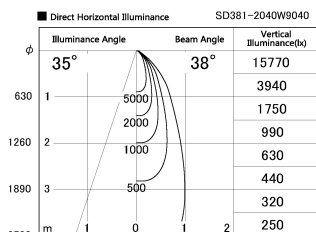

Item no. SD381-2040W9040

Series Name: Versa R-G (UL Track)
(SD381)

Installation	Track Mount
Type	Versa R-G (UL Track) (SD381)
Fixture wattage	20W
Beam angle	38 deg
Color Temp.	4000K
CRI	Ra>90
Luminous	1965 lm
Body	Die-castaluminumalloy
Body finish	White
Trim finish	White
Reflector finish	N/A
IP Rate	IP20
Light source	COBmodule
Input Voltage	AC220~240V
Dimming Type	Non-Dimmable
Certificate	CE,CCC
Cut Hole	N/A