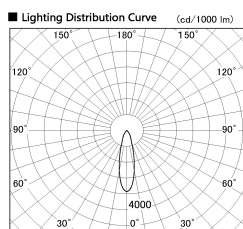

Item no. SD381-1930W9040

Series Name: Versa R-G (UL Track)  
(SD381)

Installation	Track Mount
Type	Versa R-G (UL Track) (SD381)
Fixture wattage	18.6W
Beam angle	27 deg
Color Temp.	4000K
CRI	Ra>90
Luminous	1563 lm
Body	Die-cast aluminum alloy
Body finish	White
Trim finish	White
Reflector finish	N/A
IP Rate	IP20
Light source	COB module
Input Voltage	AC220~240V
Dimming Type	Non-Dimmable
Certificate	CE, CCC
Cut Hole	N/A