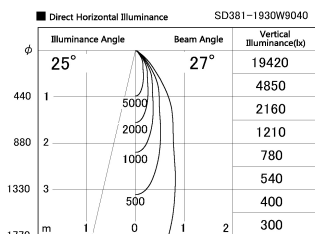

Item no. SD381-1930W9040

Series Name: Versa R-G (UL Track)  
(SD381)

Installation	Track Mount
Type	Versa R-G (UL Track) (SD381)
Fixture wattage	18.6W
Beam angle	27 deg
Color Temp.	4000K
CRI	Ra>90
Luminous	1563 lm
Body	Die-cast aluminum alloy
Body finish	White
Trim finish	White
Reflector finish	N/A
IP Rate	IP20
Light source	COB module
Input Voltage	AC220~240V
Dimming Type	Non-Dimmable
Certificate	CE, CCC
Cut Hole	N/A