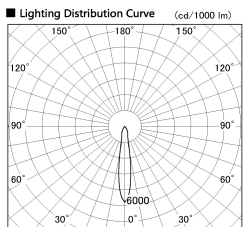

Item no. SD381-1115W9040

Series Name: Versa R-G (UL Track)  
(SD381)

■ Direct Horizontal Illuminance SD381-1115W9040

φ	Illuminance Angle	Beam Angle	Vertical Illuminance (lx)
280	16°	17°	23440
1			5860
			2600
560			1460
2			940
			650
840			480
3			370
1120			370
m	1	1	2

Installation	Track Mount
Type	Versa R-G (UL Track) (SD381)
Fixture wattage	10.5W
Beam angle	17 deg
Color Temp.	4000K
CRI	Ra>90
Luminous	1017 lm
Body	Die-cast aluminum alloy
Body finish	White
Trim finish	White
Reflector finish	N/A
IP Rate	IP20
Light source	COB module
Input Voltage	AC220~240V
Dimming Type	Non-Dimmable
Certificate	CE,CCC
Cut Hole	N/A