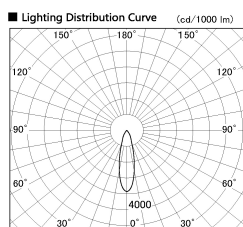

Item no. SD381-1130W9040

Series Name: Versa R-G (UL Track)  
(SD381)

Installation	Track Mount
Type	Versa R-G (UL Track) (SD381)
Fixture wattage	10.5W
Beam angle	27 deg
Color Temp.	4000K
CRI	Ra>90
Luminous	946 lm
Body	Die-cast aluminum alloy
Body finish	White
Trim finish	White
Reflector finish	N/A
IP Rate	IP20
Light source	COB module
Input Voltage	AC220~240V
Dimming Type	Non-Dimmable
Certificate	CE, CCC
Cut Hole	N/A