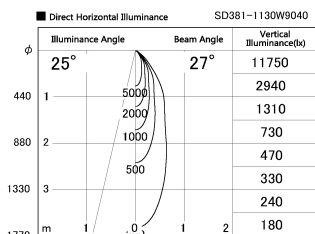

Item no. SD381-1130W9040

Series Name: Versa R-G (UL Track)  
(SD381)

Installation	Track Mount
Type	Versa R-G (UL Track) (SD381)
Fixture wattage	10.5W
Beam angle	27 deg
Color Temp.	4000K
CRI	Ra>90
Luminous	946 lm
Body	Die-cast aluminum alloy
Body finish	White
Trim finish	White
Reflector finish	N/A
IP Rate	IP20
Light source	COB module
Input Voltage	AC220~240V
Dimming Type	Non-Dimmable
Certificate	CE, CCC
Cut Hole	N/A