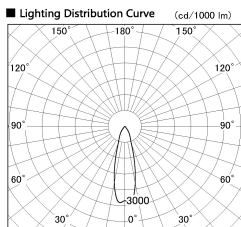

Item no. SD381-0830W9040

Series Name: Versa R-G (UL Track)
(SD381)

Installation	Track Mount
Type	Versa R-G (UL Track) (SD381)
Fixture wattage	7.5W
Beam angle	29 deg
Color Temp.	4000K
CRI	Ra>90
Luminous	645 lm
Body	Die-cast aluminum alloy
Body finish	White
Trim finish	White
Reflector finish	N/A
IP Rate	IP20
Light source	COB module
Input Voltage	AC220~240V
Dimming Type	Non-Dimmable
Certificate	CE,CCC
Cut Hole	N/A