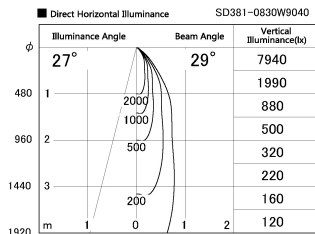

Item no. SD381-0830W9040

Series Name: Versa R-G (UL Track)
(SD381)

Installation	Track Mount
Type	Versa R-G (UL Track) (SD381)
Fixture wattage	7.5W
Beam angle	29 deg
Color Temp.	4000K
CRI	Ra>90
Luminous	645 lm
Body	Die-cast aluminum alloy
Body finish	White
Trim finish	White
Reflector finish	N/A
IP Rate	IP20
Light source	COB module
Input Voltage	AC220~240V
Dimming Type	Non-Dimmable
Certificate	CE,CCC
Cut Hole	N/A